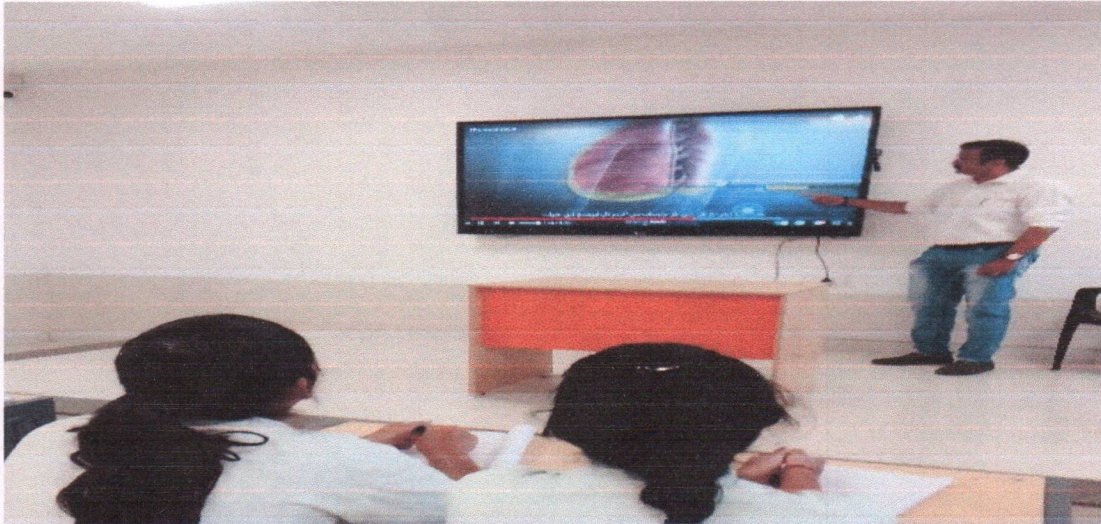

GPMT SCHOOL of HOMOEOPATHY

Gulabrao Patil Homoeopathic Medical College & Hospital